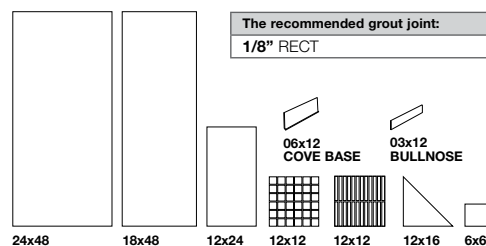

FORMATS

GROUT JOINT

The recommended grout joint:
1/8" RECT