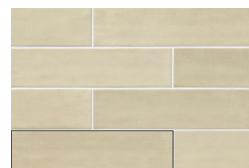

RAW NAIVE SMOOTH RECT 60X60/ ACQUARELLA LIGHT GREEN 7,5X30

ACQUARELLA

7,5X30 / 3"X12

ACQUARELLA WHITE
7,5X30/3"X12" L20/M

ACQUARELLA GREY
7,5X30/3"X12" L20/M

ACQUARELLA ACQUA
7,5X30/3"X12" L20/M

ACQUARELLA BLUE
7,5X30/3"X12" L20/M

ACQUARELLA IVORY
7,5X30/3"X12" L20/M

ACQUARELLA LIGHT GREEN
7,5X30/3"X12" L20/M

ACQUARELLA ROSE
7,5X30/3"X12" L20/M

ACQUARELLA GRAPHITE
7,5X30/3"X12" L20/M

20X20 / 8"X8"

INCISION ACQUARELLA WHITE
20X20/8"X8" M32 /M