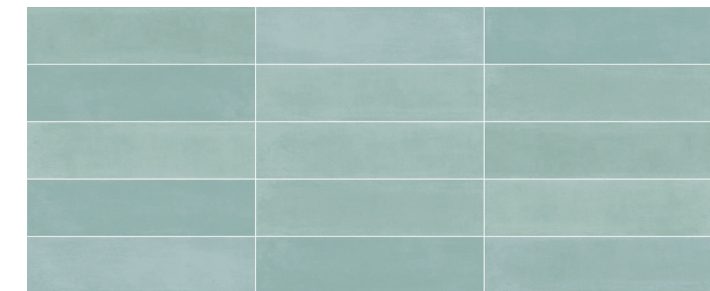

ACQUARELLA IVORY
7,5X30/3"X12" L20/M

ACQUARELLA LIGHT GREEN
7,5X30/3"X12" L20/M

ACQUARELLA ROSE
7,5X30/3"X12" L20/M

ACQUARELLA GRAPHITE
7,5X30/3"X12" L20/M

20X20 / 8"X8"

INCISION ACQUARELLA WHITE
20X20/8"X8" M32 /M

INCISION ACQUARELLA GREY
20X20/8"X8" M32 /M

INCISION ACQUARELLA ACQUA
20X20/8"X8" M32 /M

INCISION ACQUARELLA BLUE
20X20/8"X8" M32 /M

INCISION ACQUARELLA IVORY
20X20/8"X8" M32 /M

INCISION ACQUARELLA LIGHT GREEN
20X20/8"X8" M32 /M

INCISION ACQUARELLA ROSE
20X20/8"X8" M32 /M

INCISION ACQUARELLA GRAPHITE
20X20/8"X8" M32 /M

VARIACIÓN DE DISEÑO . GRAPHIC FACES

SYMBOLS • SIMBOLOGÍA

REVESTIMIENTO / WALL TILE / FAÏENCE

MATE/ MATT / MAT

PASTA BLANCA / WHITE BODY / PÂTE BLANCHE