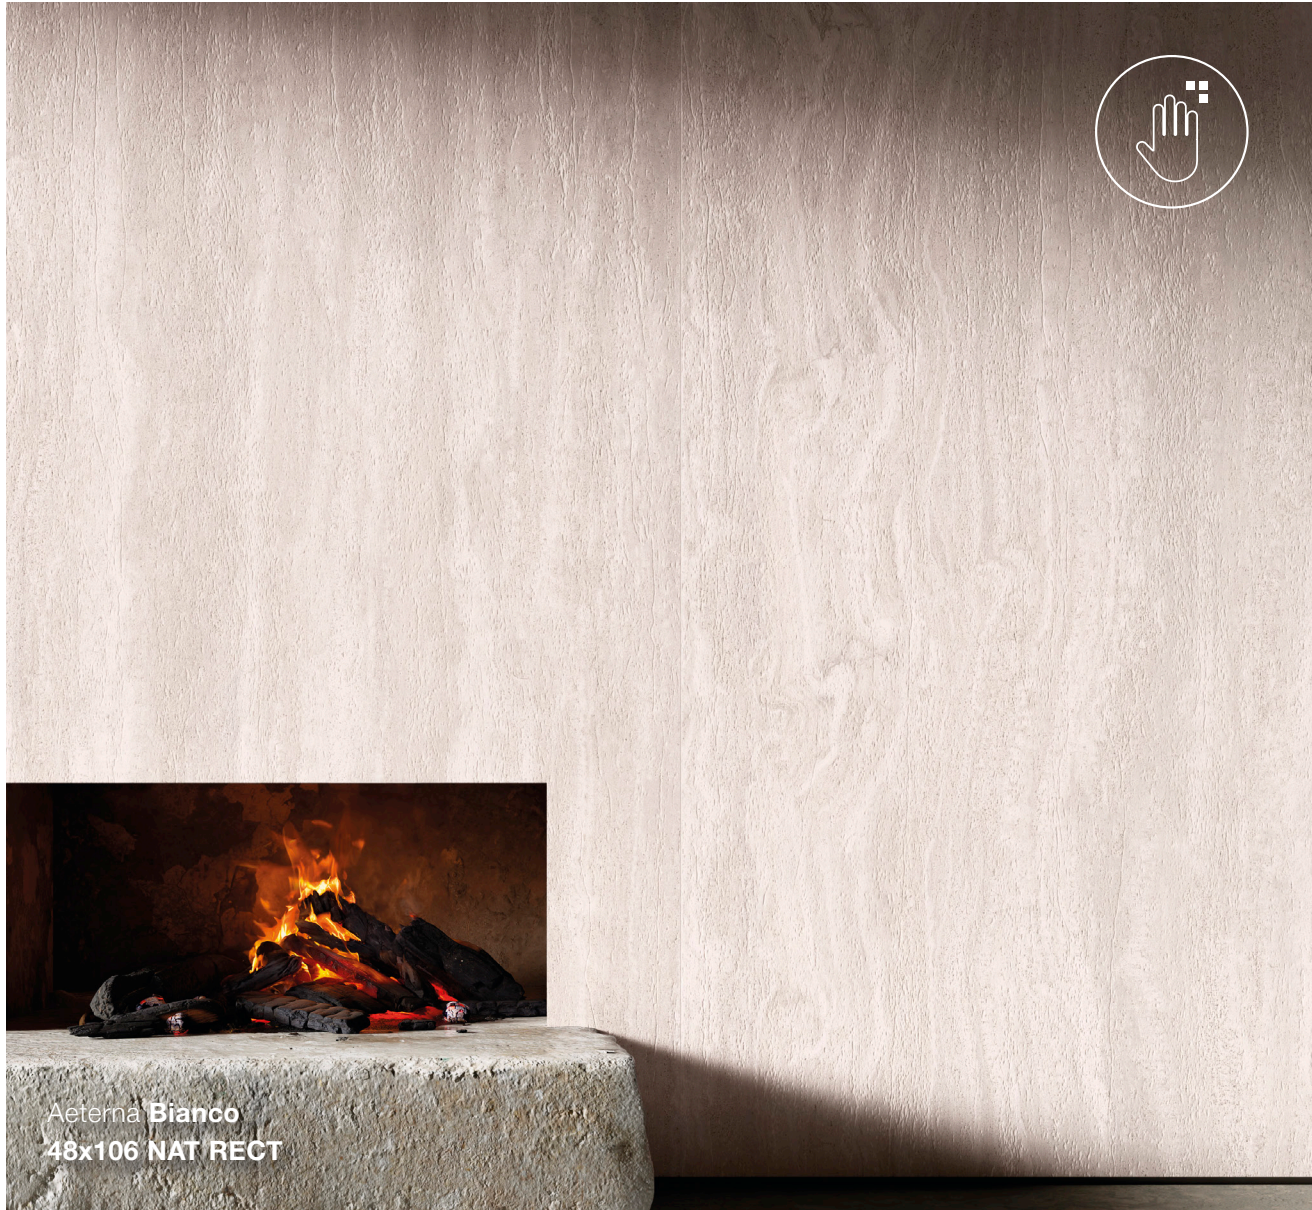

Aeterna **Bianco**
48x106 NAT RECT