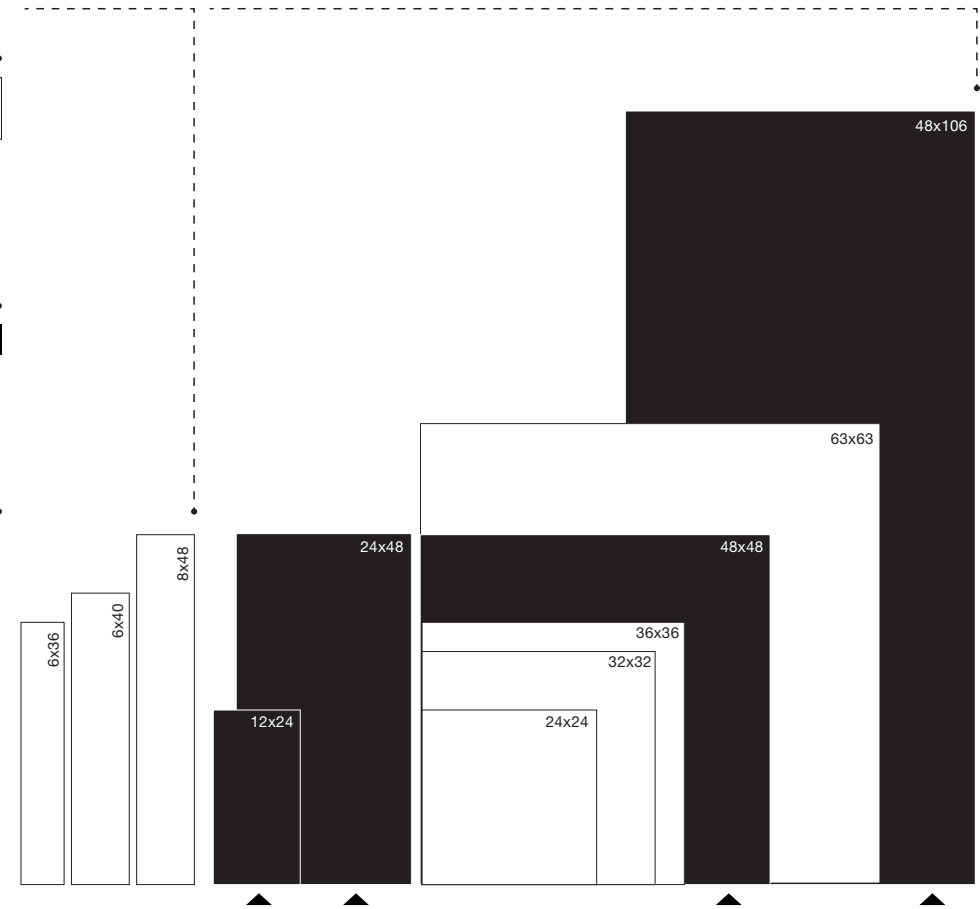

Porcelain Planks

Porcelain Tiles

Available Finishes
Acabados Disponibles

POLISHED
PULIDO

MATTE
MATE

GLOSSY
BRILLANTE

EXTERIOR
EXTERIOR

3D RELIEF
RELIEVE 3D