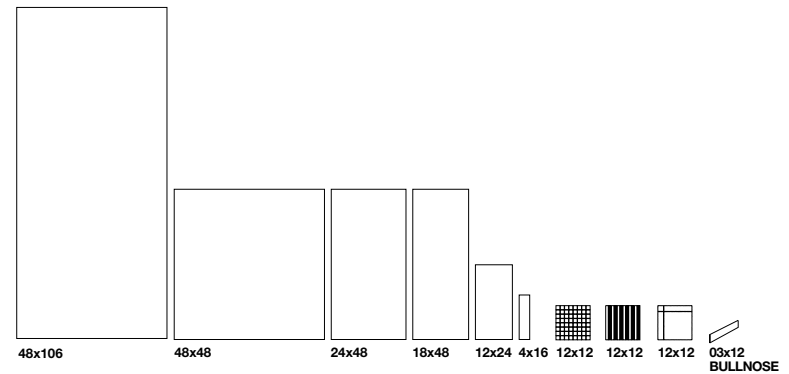

FORMATS

GROUT JOINT

The recommended grout joint:	
1/8" RECT	3/16" PRESSED