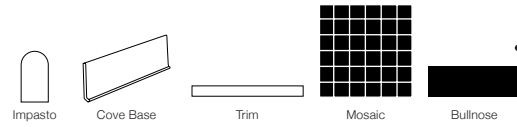

Aeterna **Mos Striata**
Taupe 1x12 NAT

Aeterna **Mos Striata**
Duo 1x12 NAT

Available Sizes
Formatos Disponibles

Small Formats / Wall Tile

Special Pieces

Large Format Wall Tile

Available Edges
Bordes Disponibles