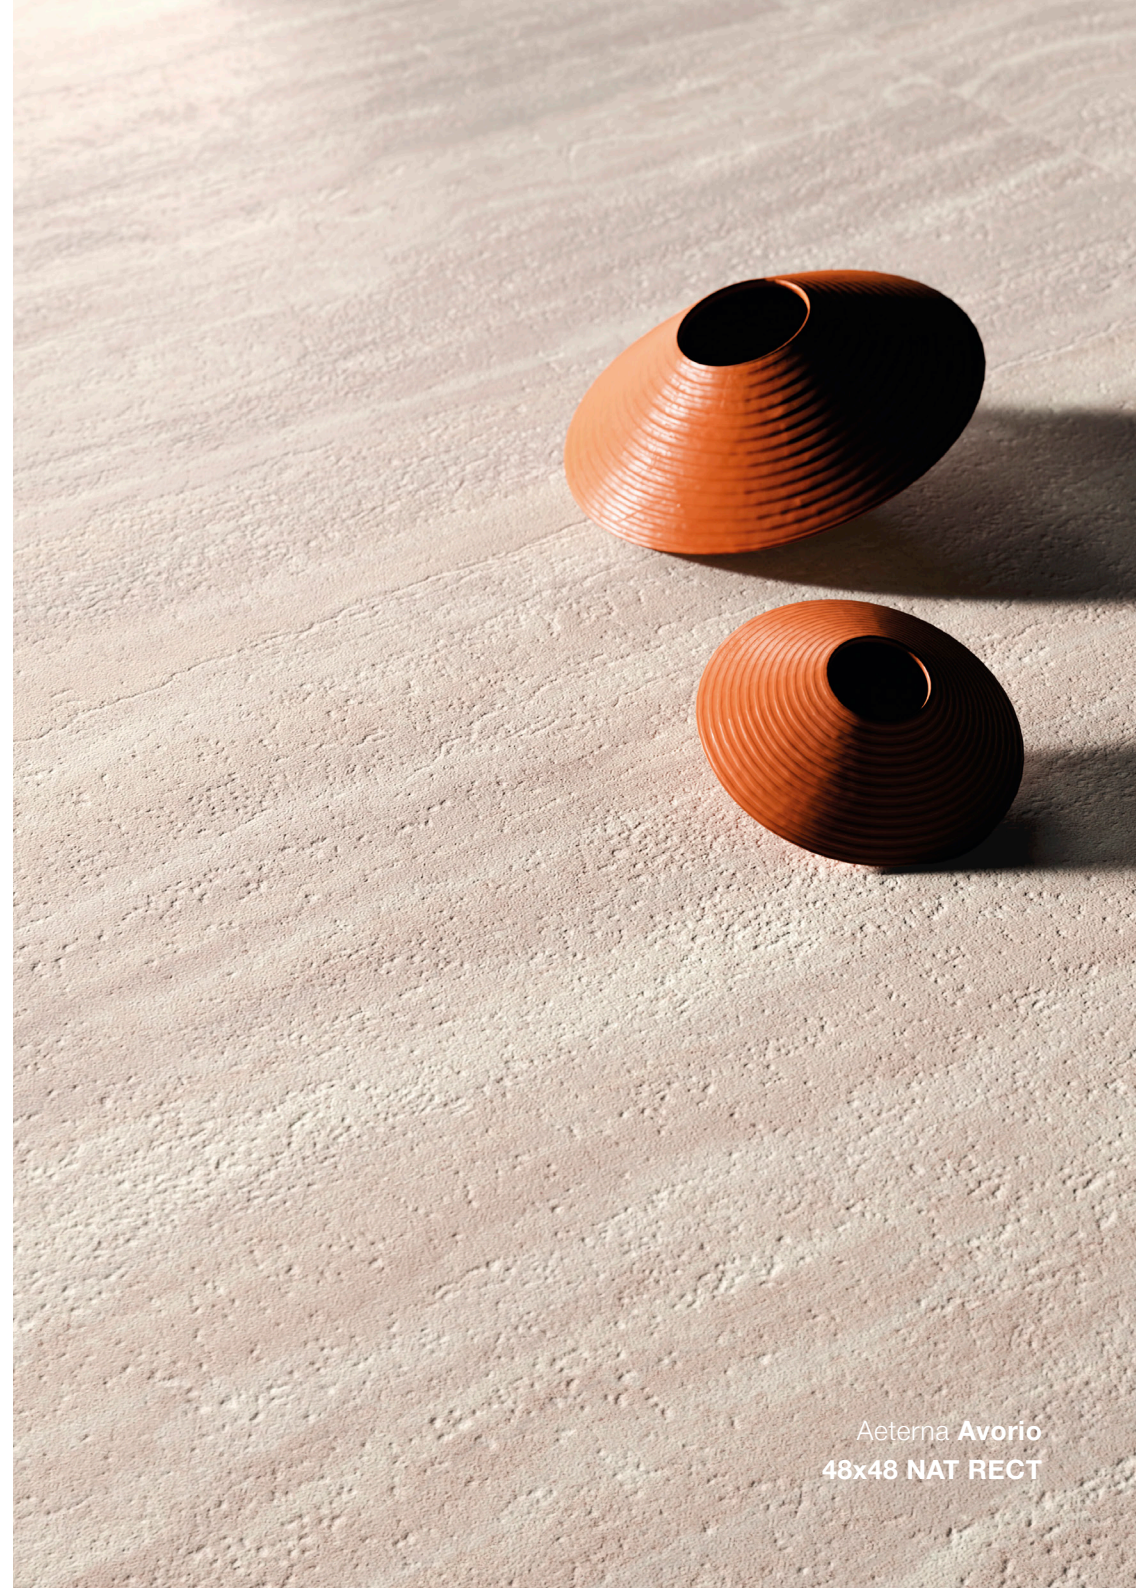

aeterna

aeterna

In the tapestry of time, Rome, the eternal city, stands as a beacon of history and timeless beauty, often expressed through its local marble, Travertine.

The classic proportions, tones, and perfect textures transcend time, reproduced in a pure form, curated through the keen eye of design.

A new surface, from today to forever. An impeccable selection, the most precise color, and perfect veins are made new, once again.

Aeterna **Avorio**
48x48 NAT RECT

Aeterna **Bianco**
12x24 NAT RECT

Aeterna **Avorio**
12x24 NAT RECT