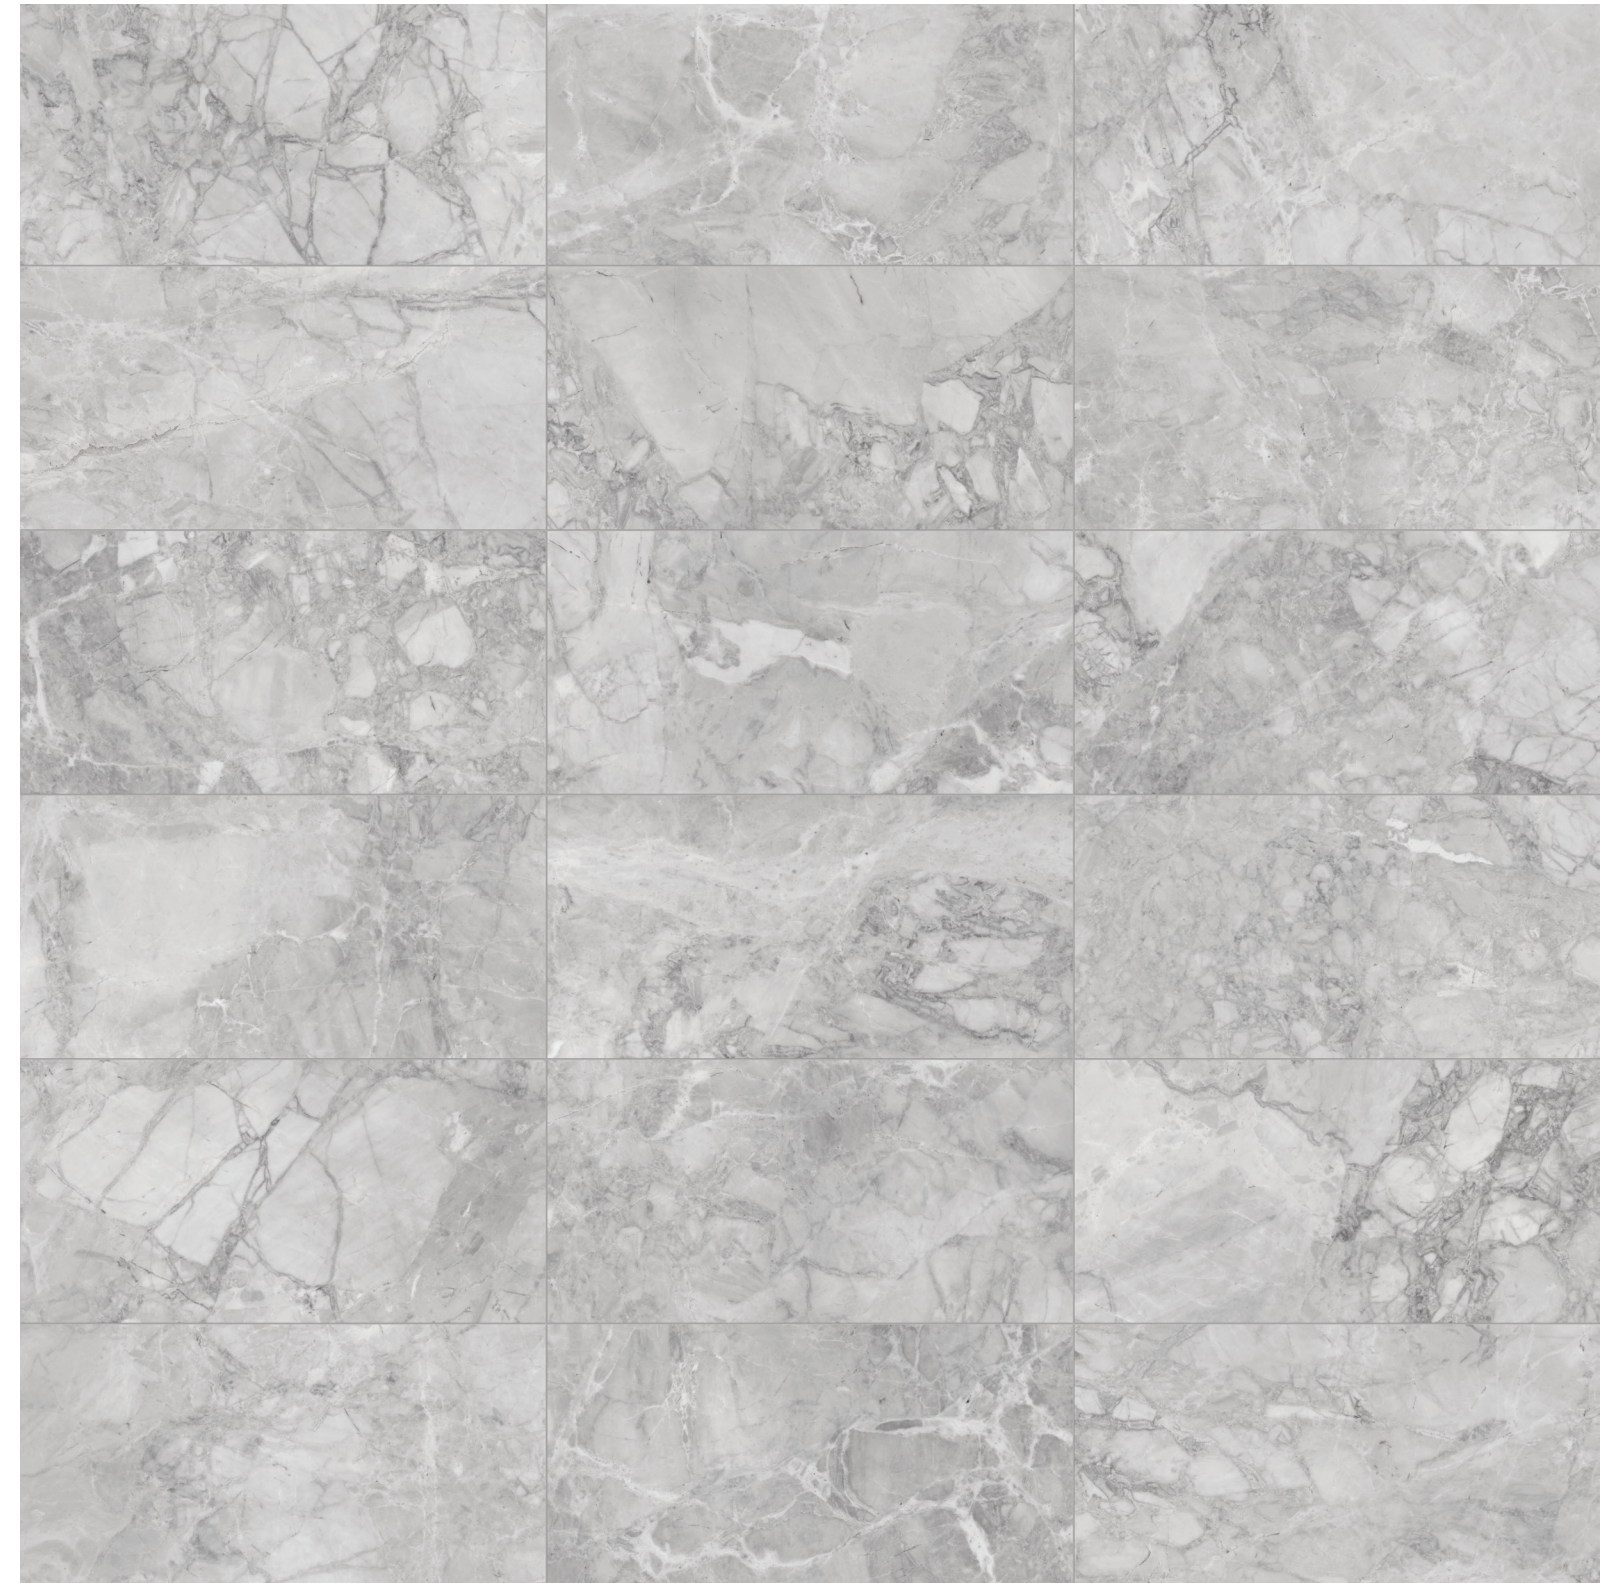

12 x 24 in / 30 x 60 cm image variations