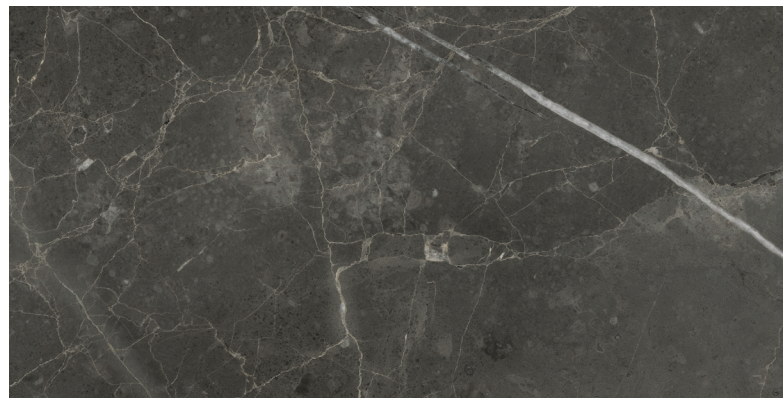

Colors at a glance

Carbon

Formats at a glance

Mosaic