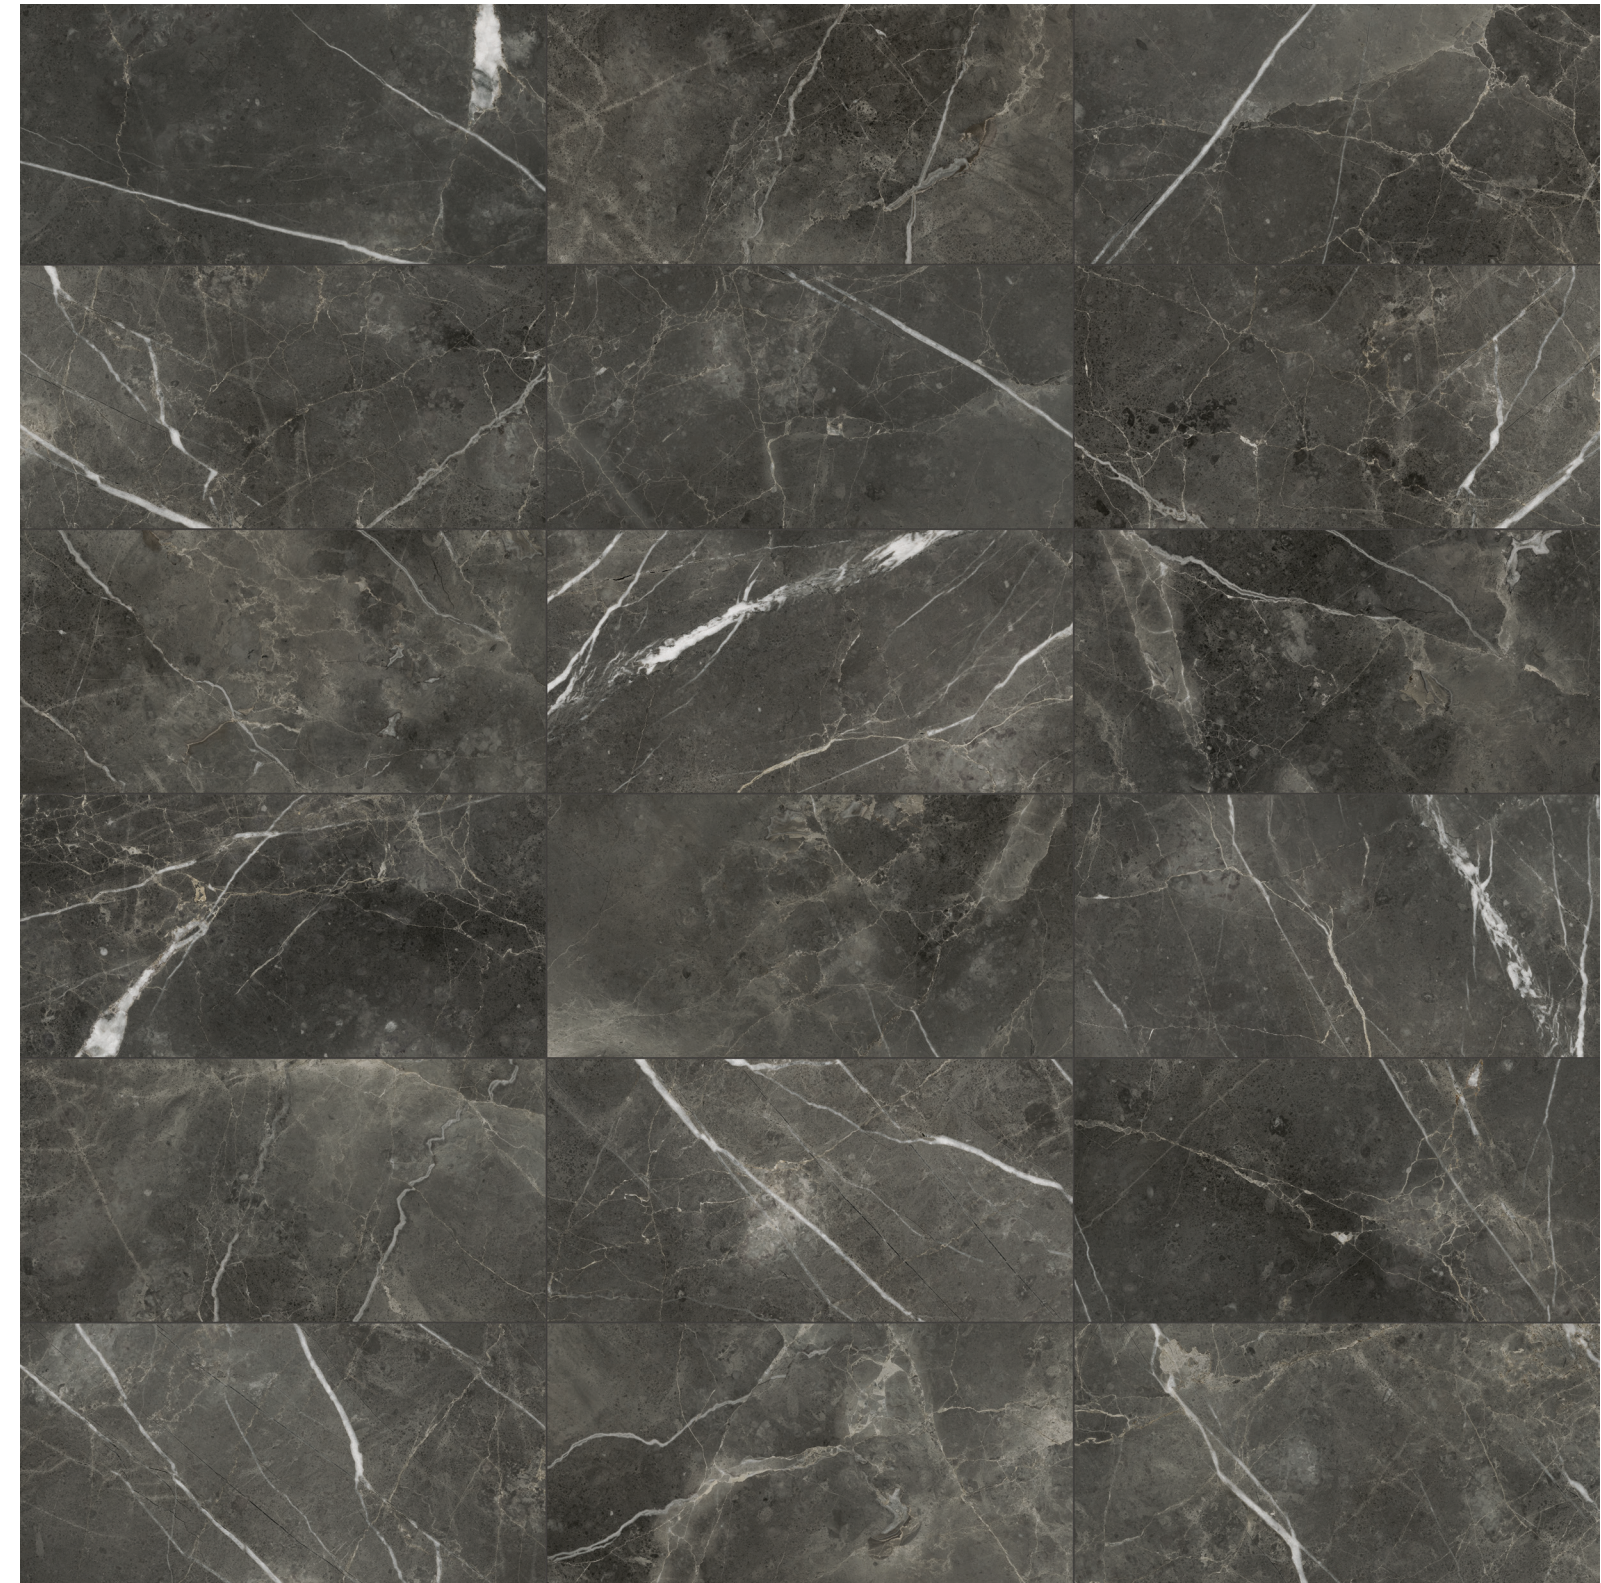

12 x 24 in / 30 x 60 cm image variations