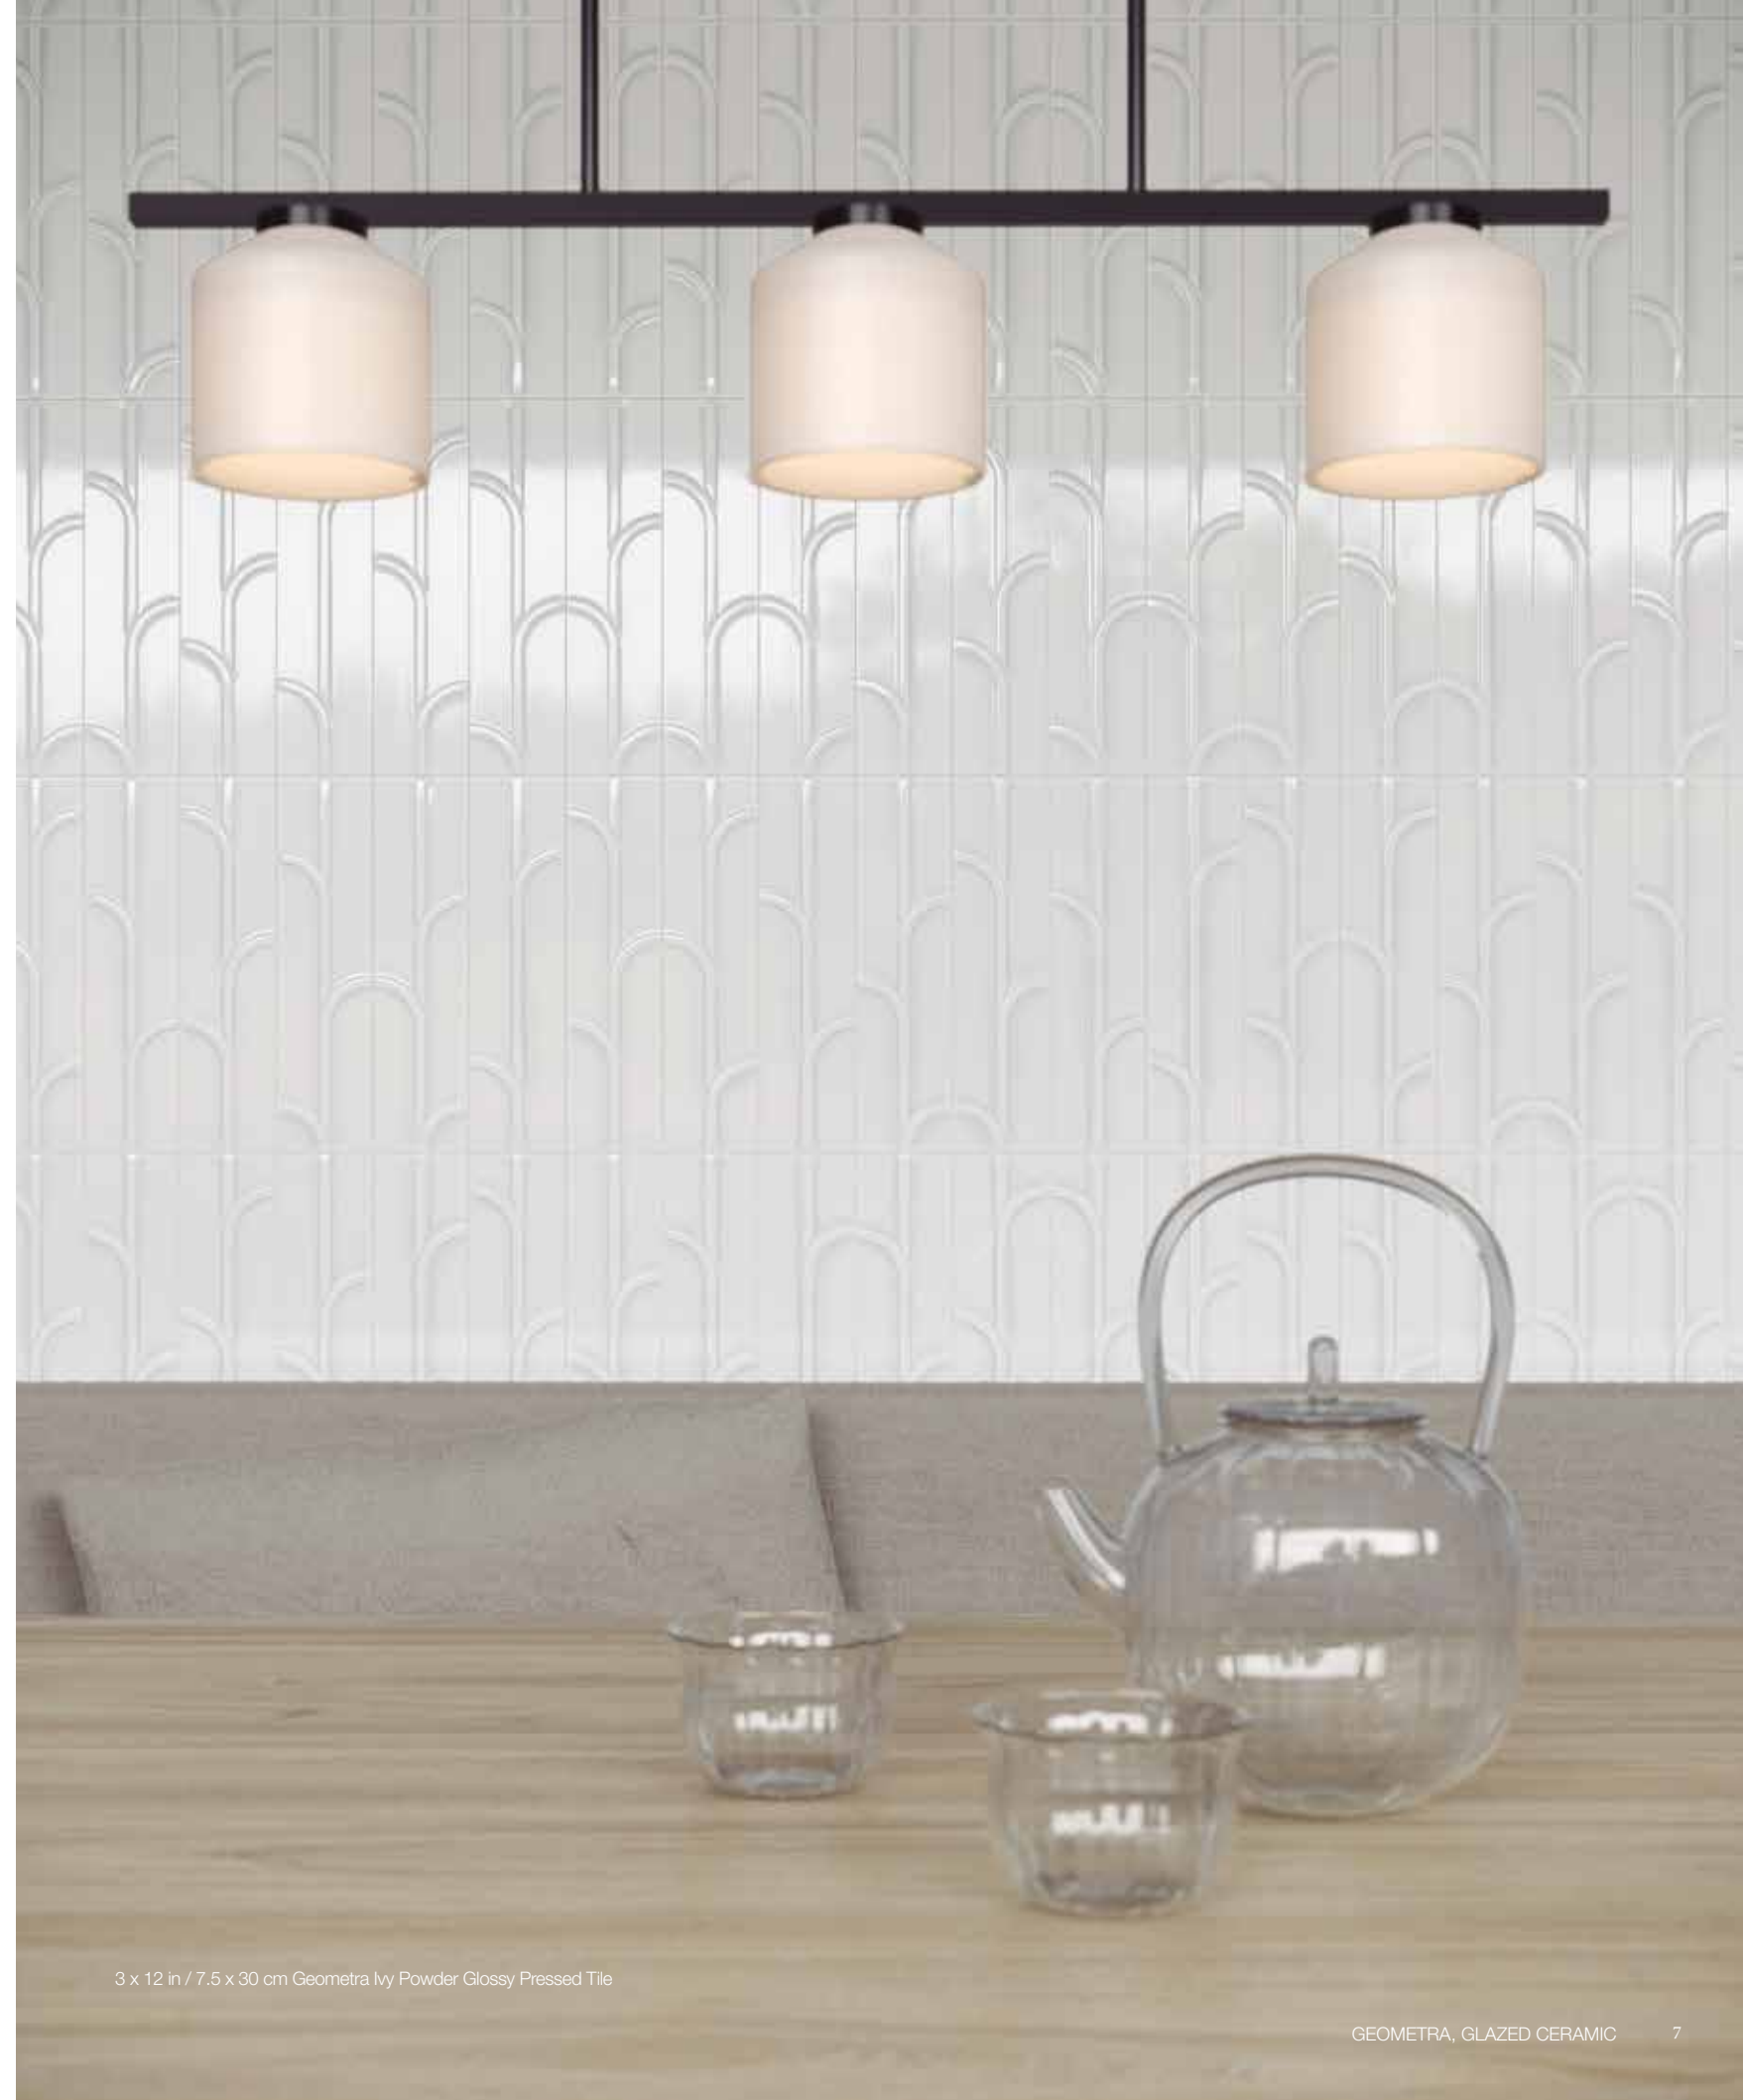

3 x 12 in / 7.5 x 30 cm Geometra Ivy Powder Glossy Pressed Tile