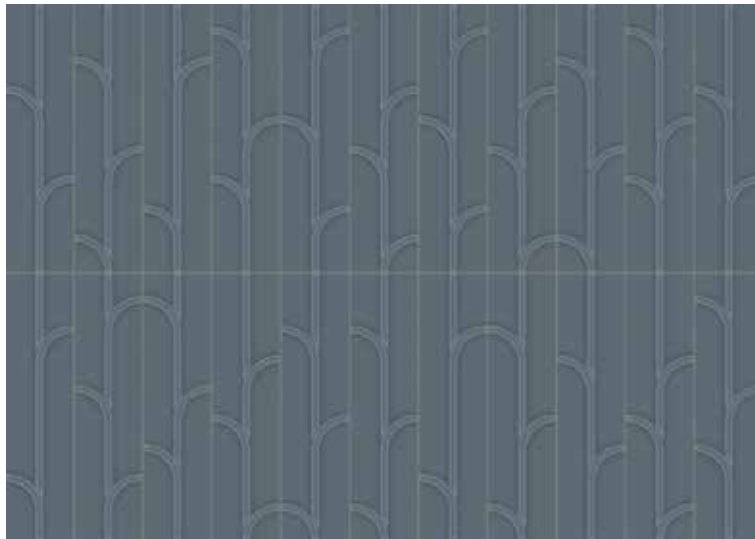

3 x 12 in / 7.5 x 30 Ivy
Pressed
Glossy 4000-0306-0

Trim