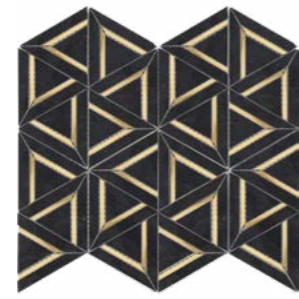

Roca

Rockart

Rockart

Rockart stone mosaics add sophistication along with an element of design to any space. Explore the different colors, shapes and finishes this series has to offer.

Rockart Nero Marquina Hexagon 12"x13" Mosaic

Carrara Hexagon
12"x12" Mosaic
FWMGST1001

Nero Marquina Metal Arrow
10"x12" Mosaic
USTMNMARE014

Thassos & Nero Marquina Dot
11"x12" Mosaic
USTHXWM08

Marble B&W Hexagon
9"x12" Mosaic
USTMBWHX012

Nero Marquina Dots
12"x12" Mosaic
FWMRGLD001

RECOMMENDED TRAFFIC	STONE CHARACTERISTICS	COLOR VARIATION	INTERIOR / EXTERIOR USE	FLOOR / WALL USE	STONE ORIGIN
M/L	GROUP I	CV2	BOTH	F&W	ITALY
M/L	GROUP I	CV2	BOTH	F&W	CHINA
M/L	GROUP I	CV2	BOTH	F&W	CHINA
M/L	GROUP I	CV2	BOTH	F&W	CHINA
R	GROUP II	CV2	BOTH	F&W	ITALY
M/L	GROUP I	CV2	BOTH	F&W	ITALY
R	GROUP I	CV2	BOTH	F&W	ITALY
M/L	GROUP II	CV2	BOTH	F&W	ITALY
R	GROUP II	CV2	INTERIOR	F&W	ITALY
R	GROUP I	CV2	BOTH	F&W	GREECE CHINA
R	GROUP I	CV2	BOTH	F&W	ITALY GREECE
M/L	GROUP I	CV2	BOTH	F&W	ITALY GREECE
R	GROUP II	CV2	INTERIOR	F&W	GREECE CHINA
R	GROUP I	CV2	BOTH	F&W	CHINA
R	GROUP I	CV2	BOTH	F&W	CHINA
R	GROUP I	CV2	BOTH	F&W	CHINA
R	GROUP I	CV2	BOTH	F&W	CHINA

RECOMMENDED TRAFFIC	STONE CHARACTERISTICS	COLOR VARIATION	INTERIOR / EXTERIOR USE	FLOOR / WALL USE	STONE ORIGIN
R	GROUP I	CV2	BOTH	F&W	CHINA
M/L	GROUP I	CV2	BOTH	W	ITALY
M/L	GROUP I	CV2	BOTH	W	CHINA
M/L	GROUP I	CV2	BOTH	W	CHINA
R	GROUP I	CV2	INTERIOR	F&W	GREECE CHINA
R	GROUP I	CV2	INTERIOR	F&W	CHINA
R	GROUP I	CV2	INTERIOR	F&W	CHINA
M/L	GROUP I	CV2	BOTH	F&W	GREECE CHINA
R	GROUP I	CV2	INTERIOR	F&W	GREECE
R	GROUP I	CV2	INTERIOR	F&W	CHINA
R	GROUP I	CV02	BOTH	F&W*	CHINA
R	GROUP I	CV02	BOTH	F&W*	CHINA
R	GROUP I	CV03	BOTH	F&W	CHINA
R	GROUP I	CV03	BOTH	F&W	CHINA
R	GROUP I	CV02	BOTH	F&W*	CHINA
R	GROUP I	CV02	BOTH	F&W*	CHINA
R	GROUP I	CV03	BOTH	F&W	CHINA