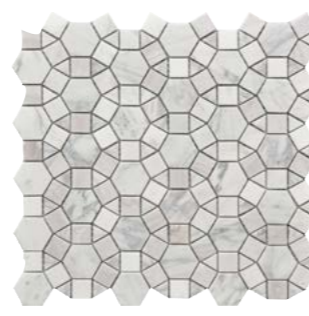

9"x12"
23x30 cm

Large Marble Rhombus
12"x12" Mosaic
USTMRMB006

Small Marble Rhombus
12"x12" Mosaic
USTMRMS007

Marble Crossed Basket Weave
12"x12" Mosaic
USTMCBW003

Marble Herringbone
12"x12" Mosaic
USTMHERR001

Marble W&G Chevron
11"x12" Mosaic
USTMCHEV011

Marble Spike
10"x12" Mosaic
USTMSPKE005

Marble B&W Medallion
12"x12" Mosaic
USTMNETB009

Marble B&W Basket Weave
12"x12" Mosaic
USTMBSW003

Marble Kaleidoscope
12"x12" Mosaic
USTMCREY008

Marble Gray Medallion
12"x12" Mosaic
USTMNETG010

Marble Basket Weave
12"x12" Mosaic
USTMBSWE002

Marble Daisy Flower
10"x12" Mosaic
USTMMFLO004

Our Rockart Collection presents a high degree of shade variance inherent in natural stone products. If consistent color is required, we recommend purchasing 25% more product to achieve the greatest uniformity possible. Should you require a uniform appearance, we suggest looking into porcelain mosaic alternatives.

Rockart Marble B&W Hexagon 9"x12" Mosaic

Rockart

Natural Stone & Glass Mosaics

8.5-9
mm

12"x12"
30x30 cm

10"x10"
25x25 cm

10.9"x9.5"
27.6x24 cm

Calacata Gold Hexagon
12"x12" Mosaic
UCALHEGIZGE