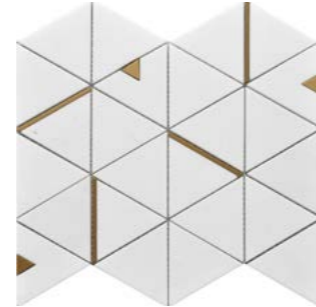

Thassos Triangle
12"x14" Mosaic
USTMTRWM04