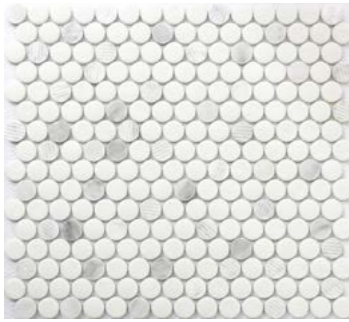

Carrara Penny Round
12"x12" Mosaic
FWMGST1002