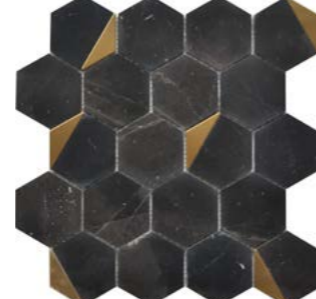

Nero Marquina Hexagon
12"x13" Mosaic
USTOCWM10