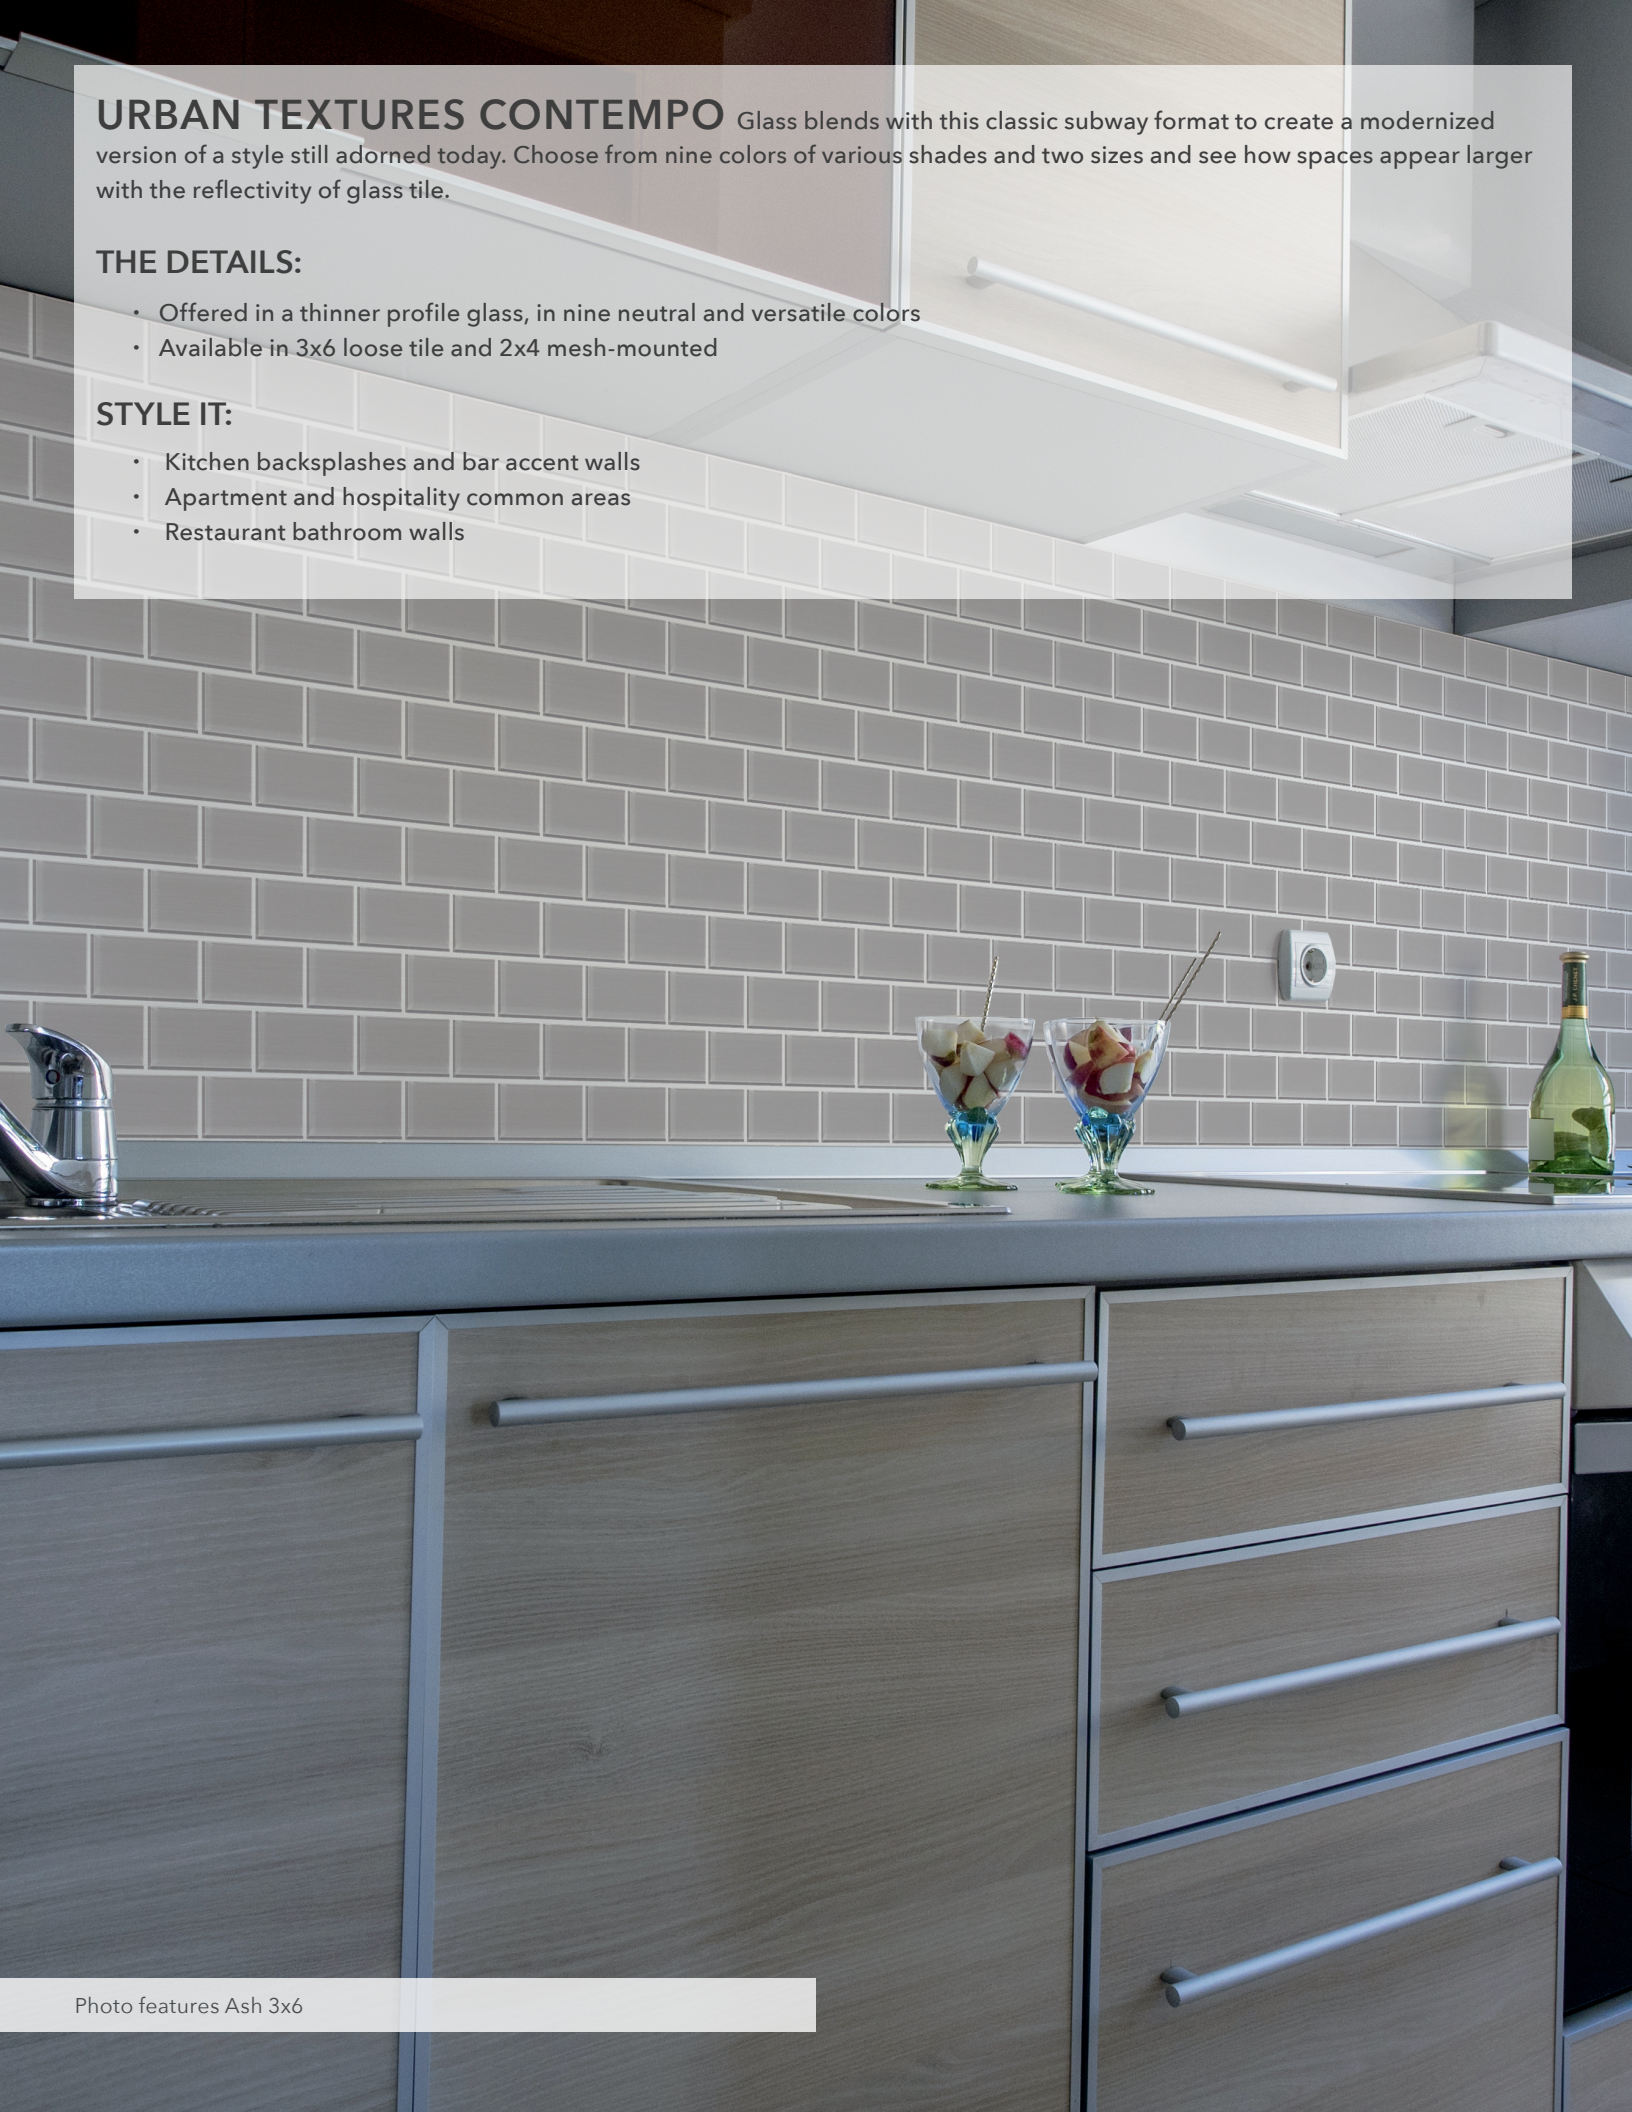

URBAN
TEXTURES
CONTEMPO

URBAN TEXTURES CONTEMPO Glass blends with this classic subway format to create a modernized version of a style still adorned today. Choose from nine colors of various shades and two sizes and see how spaces appear larger with the reflectivity of glass tile.

THE DETAILS:

- Offered in a thinner profile glass, in nine neutral and versatile colors
- Available in 3x6 loose tile and 2x4 mesh-mounted

STYLE IT:

- Kitchen backsplashes and bar accent walls
- Apartment and hospitality common areas
- Restaurant bathroom walls