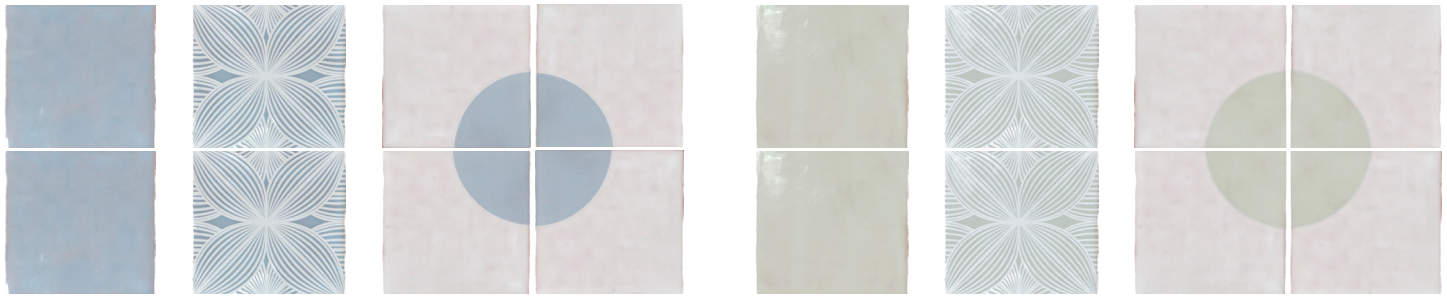

lungarno
CERAMICS

MELODY

MELODY An artistically designed ceramic wall tile collection that adds beauty and depth to walls of any style. Available in four spa-inspired colors, each of which offered in field tiles, two coordinating decors and trim finishing edge.

THE DETAILS:

- 5" x 5" watercolor-edged glazed field tiles and coordinating decors in two design options
- 0.5" x 10" finishing trim

STYLE IT:

- Kitchen backsplashes with counter-to-wall exposure
- Full shower surrounds and vanity accent features
- Laundry room backsplashes

MELODY

Ceramic Wall Tile

COLOR AVAILABILITY

Easton White
Solid
MELEAS55

Easton White
Audrey Decor
MELEASAUD55

Easton White
Chloe Decor
MELEASCHL55

Eme Ash
Solid
MELEME55

Eme Ash
Audrey Decor
MELEMEAUD55

Eme Ash
Chloe Decor
MELEMECHL55

Lyric Blue
Solid
MELLYR55

Lyric Blue
Audrey Decor
MELLYRAUD55

Lyric Blue
Chloe Decor
MELLYRCHL55

Mint Grey
Solid
MELMIN55

Mint Grey
Audrey Decor
MELMINAUD55

Mint Grey
Chloe Decor
MELMINCHL55