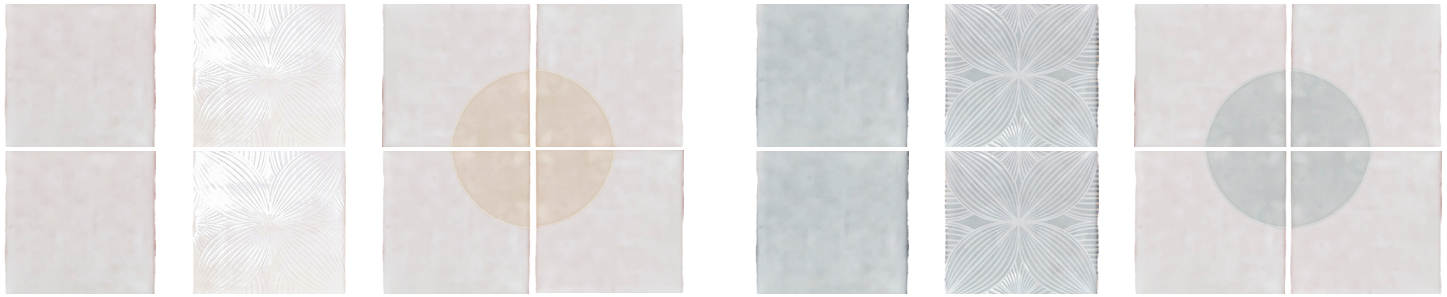

lungarno
CERAMICS

MELODY

MELODY An artistically designed ceramic wall tile collection that adds beauty and depth to walls of any style. Available in four spa-inspired colors, each of which offered in field tiles, two coordinating decors and trim finishing edge.

THE DETAILS:

- 5" x 5" watercolor-edged glazed field tiles and coordinating decors in two design options
- 0.5" x 10" finishing trim

STYLE IT:

- Kitchen backsplashes with counter-to-wall exposure
- Full shower surrounds and vanity accent features
- Laundry room backsplashes

MELODY

Ceramic Wall Tile

COLOR AVAILABILITY

Easton White
Solid
MELEAS55

Easton White
Audrey Decor
MELEASAUD55

Easton White
Chloe Decor
MELEASCHL55

Eme Ash
Solid
MELEME55

Eme Ash
Audrey Decor
MELEMEAUD55

Eme Ash
Chloe Decor
MELEMECHL55

Lyric Blue
Solid
MELLYR55

Lyric Blue
Audrey Decor
MELLYRAUD55

Lyric Blue
Chloe Decor
MELLYRCHL55

Mint Grey
Solid
MELMIN55

Mint Grey
Audrey Decor
MELMINAUD55

Mint Grey
Chloe Decor
MELMINCHL55