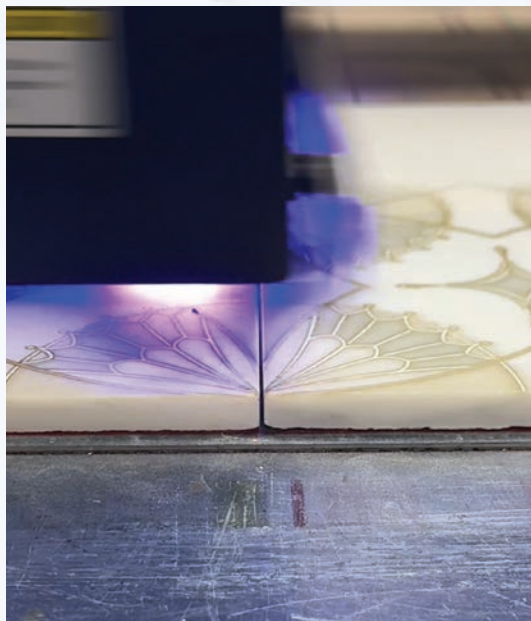

Meticulous Selection

The process begins with a meticulous selection of the stone pieces. Only the finest tiles are used to ensure the artwork is enhanced.

Artisanal Craftsmanship

Following the selection, the patterns are baked in using a patented UV curing process, ensuring that the vibrant colors and detailed designs remain intact. They are then sealed with a proprietary three-part acrylic formula for added protection.

Beautiful & Precise

The entire process results in tiles that add a focal point to any installation. The level of detail achieved through this method surpasses other techniques such as hand-painting. By using digital files for the artwork, a high level of consistency in colors and detail is maintained.