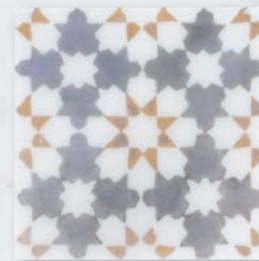

15190 • CLASSIC STATUARIO
Mediterranean Manor Field Tile
6" x 6"