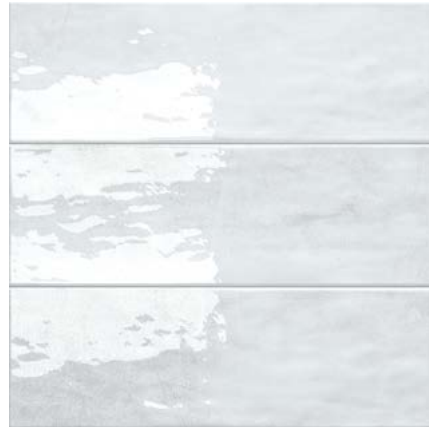

Roca

Aura

Aura

Boasting a glossy finish and superior graphics. This series offer a lustrous, reflective surface that enhances the depth and elegance of any space, blending art with advanced technology to create a contemporary and inviting atmosphere.

Aura Aquamarine 4"x12"

Ceramic Wall

4"x12"

Aura Ocean Blue 4"x12"

Aura Aquamarine 4"x12"

Aura Seashell 4"x12"

Aura

Ceramic Wall

4"x12"
 10x30 cm

Seashell

4"x12" Bright
UAURABG312V

Aquamarine

4"x12" Bright
UAURABG312S

Ocean Blue

4"x12" Bright
UAURABG312C

Aura