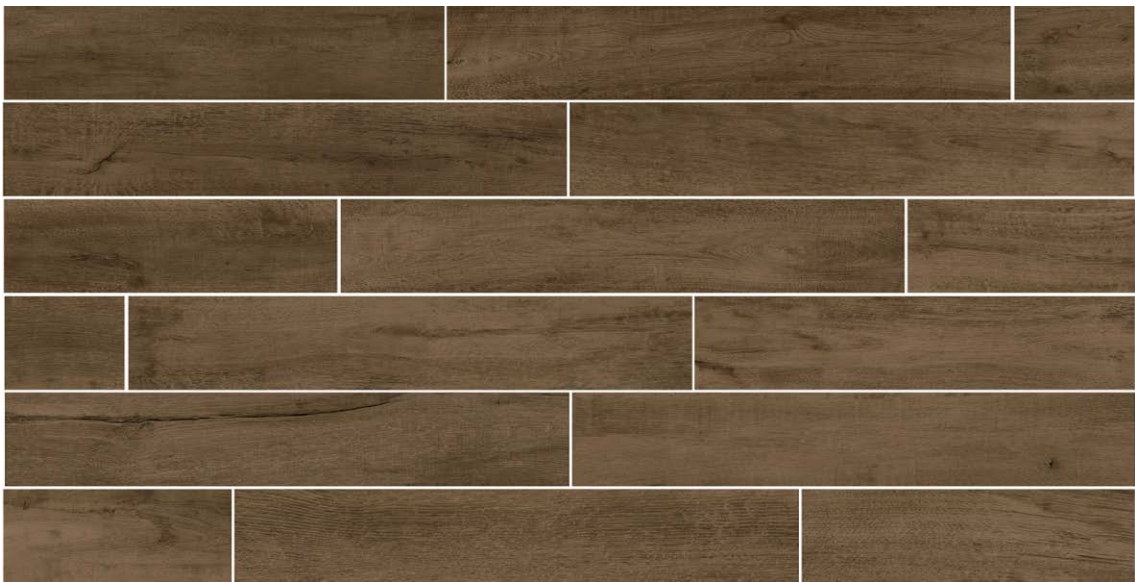

ESPRESSO

BNV50
Espresso