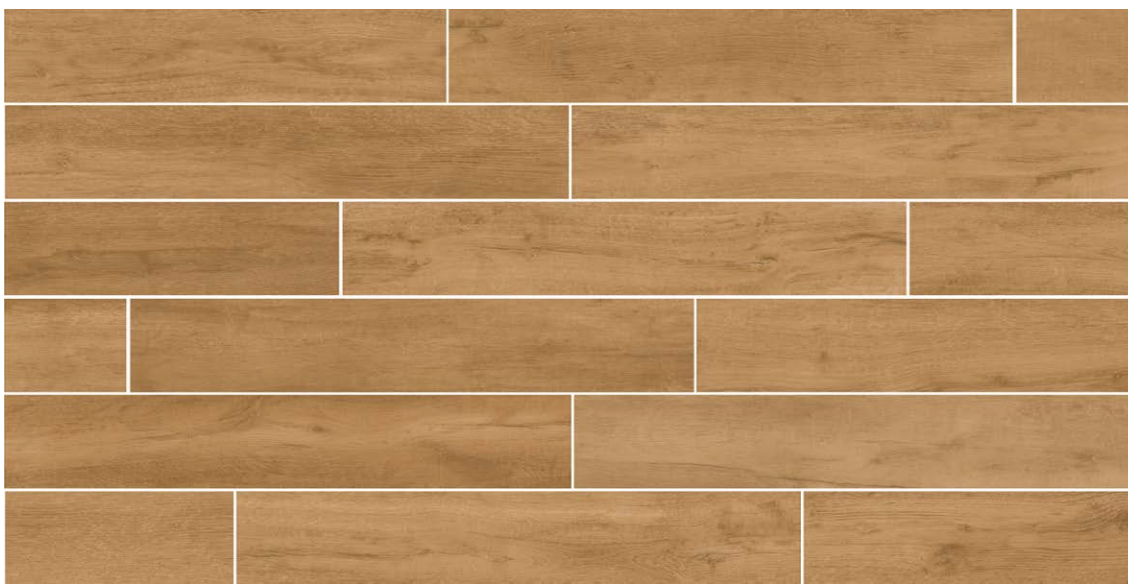

HONEY

BNV30
Honey