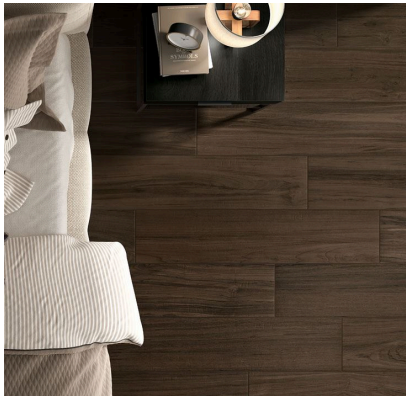

A living room with a herringbone wood floor, brown tufted sofas, a coffee table, and a chandelier.

CONESTOGATILE

Senior Living

ARCHITECH OAK

BELLANOVA

CELLAR

COMFORT

LIFE