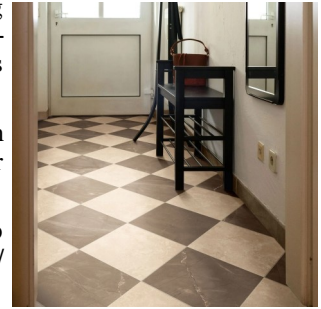

Square Tile is Back in Style with Milestone's Luxury Series!

Square tile is making a stylish comeback, and Milestone is keeping up with the trend by introducing their popular Luxury series in a versatile 12" x 12" format. Perfect for creating timeless black-and-white checkerboard designs or more contemporary interpretations, this new size opens up endless design possibilities.

The 12" x 12" tiles are available in all colors of the Luxury series, a stunning marble-look porcelain collection. Customers can choose between matte or polished finishes to suit their aesthetic, whether it's classic elegance or modern sophistication.

With this new offering, you can help your customers achieve their design vision while staying on top of the latest trends. You can download an updated Milestone pricelist from our website. <https://www.conestogatile.com/pricelists>

ADDED

KURBX

KurbX - Curbless Structural Shower Systems (KurbX has also developed a proprietary drain along with a support blocking system that has created the simplest, most efficient way to achieve a curbed or curbless shower.)

all colors and in both the Matte and Polished finishes.

MILESTONE

Luxury - 12" x 12" Field Tile format added and is available

PANARIA

Playlist+ - Glazed Porcelain with a "Soft" finish that consists of a 12" x 24" Field Tile format, 2" x 2" Mosaic and 4" x 24" Bullnose formats available in 8 colors.

DISCONTINUED

LUNGARNO

Finish Line - Glazed Porcelain Mosaics - Penny Round Mosaic in colors Flint (Matte), Silken Gray (Matte) and Vanilla (Matte) only.

Massa Marble - 3" x 6" and 6" x 6" Field Tile, and 3" x 6" Bullnose formats only in all colors.

Royal - Entire Series.

Original Wall - Entire Series.

in all formats.

Global Collection (Matte Floor) Plain Matte - 4" x 6" Cove Base P, 1-3/4" x 4" Inside Angle I, 1" x 4" Outside Angle U and 6" x 6" Sanitary Cove Base SP in all colors.

Global Collection (Wall) Plain Glossy Colors - 6" x 6" Field Tile format: Select Colors

Global Collection (Wall) Plain Glossy Colors - 4" x 12" Field Tile format: Select Colors

Global Collection (Wall) Plain Glossy Colors - 6" x 12" Field Tile format: Color 16630 Grey Beige.

Global Collection (Wall) Plain Matte Colors - 6" x 6" Field Tile format: Select Colors

Global Collection (Wall) Plain Matte Colors - Select Colors

GlobalGrip (Textured Matte Floor) - All colors and formats.

GlobalGrip Shower - All colors and formats.

Matt Collection - 6" x 12" Field Tile format only in all colors.

Wall Tiles 4 x 12 Inch - Select Colors

Wall Tiles 6 x 12 Inch Glossy Colors - Select Colors.

Wall Tiles 6 x 12 Inch Matte Colors - Select Colors.

** for details on which Mosa colors have been discontinued, you can download an updated pricelist from our website. <https://www.conestogatile.com/pricelists>

MOSA

15thirty Greys - Colors 13610 Extra White Matte and 13710 Extra White Gloss only in the 6" x 12" Field Tile format.

Colors - Color 6400 Light Grey in all formats.

Colors - 4" x 4" Field Tile format: Select Colors

Colors - Color 17900 Macaw Green in the 4" x 12" and 6" x 12" Field Tile formats.

Colors - 6" x 6" Field Tile format: Select Colors

Global Collection (Matte Floor) Fine Speckled Colors - All colors and formats.

Global Collection (Matte Floor) Large Speckled Colors - Remaining 3" x 12" BN Bullnose format in all colors.

Global Collection (Matte Floor) Plain Matte - 4" x 4" V Matte Field Tile and 4" x 4" Cove Base P in all colors.

Global Collection (Matte Floor) Plain Matte - Select Colors

GENERAL

COTTO D'ESTE

We are now only showing, with the exception of Wonderwall, Cotto D'Este products that are "Stocked in the USA". All other products, including Wonderwall must be imported with approximate ETA's of 8-10 weeks. Pricing for these items will be provided as needed.

SONITE SURFACES