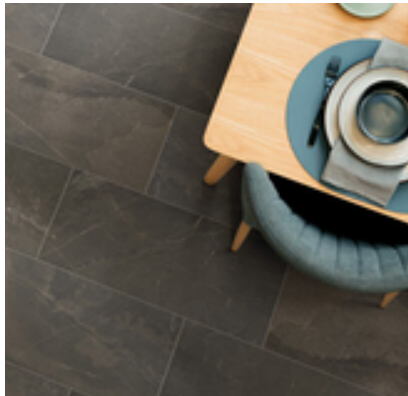

# STONE VISUALS

GRAVITATE

HIGH RIDGE

LITH

LOST RIVER

MODERN SLATE

ONYX

PASSENGER